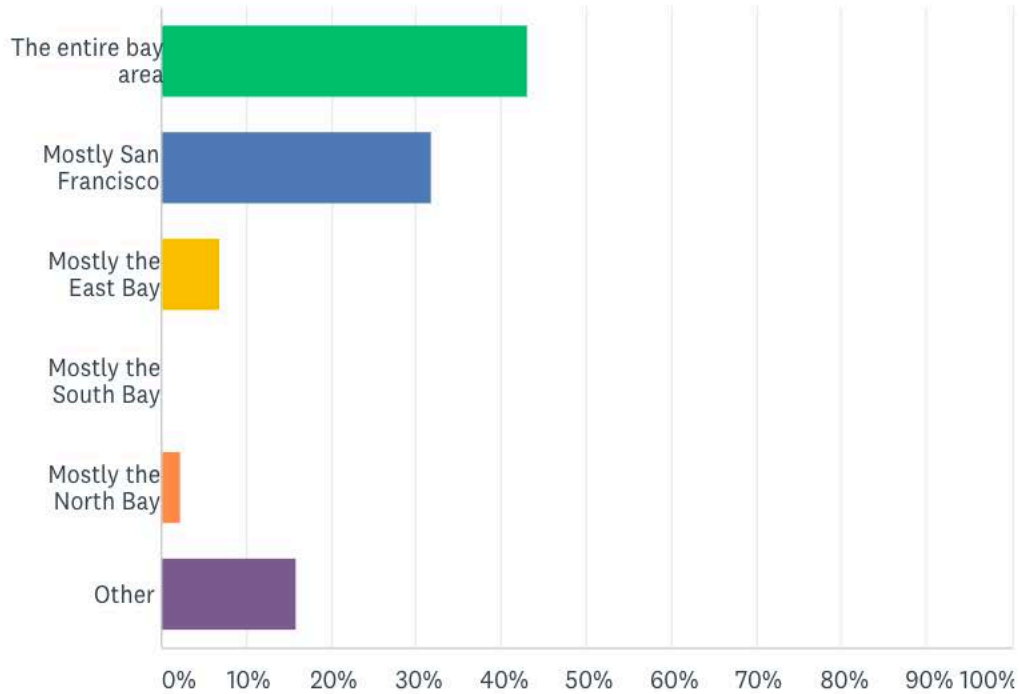

## I identify primarily as a

Answered: 43 Skipped: 1

ANSWER CHOICES	RESPONSES
▼ Commercial Photographer (studio)	25.58% 11
▼ Location Photographer (lifestyle, commercial)	34.88% 15
▼ Editorial and News Photographer	11.63% 5
▼ Event Photographer (weddings, events)	25.58% 11
▼ Photo retoucher (photoshop)	9.30% 4
▼ Digital Technician	4.65% 2
▼ Photography Assistant	16.28% 7
▼ Fine Art Photographer	9.30% 4
▼ Other	11.63% 5
<b>Total Respondents: 43</b>	

## I mostly work in

Answered: 44 Skipped: 0

ANSWER CHOICES	RESPONSES
▼ The entire bay area	43.18% 19
▼ Mostly San Francisco	31.82% 14
▼ Mostly the East Bay	6.82% 3
▼ Mostly the South Bay	0.00% 0
▼ Mostly the North Bay	2.27% 1
▼ Other	15.91% 7
<b>TOTAL</b>	<b>44</b>