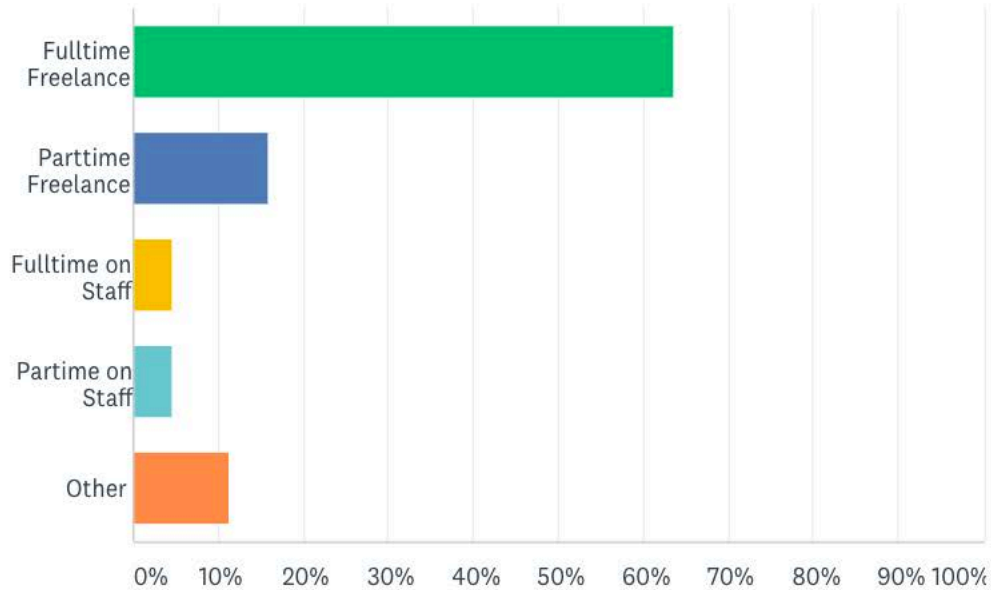

Q3

Customize

Save As ▼

I work primarily

Answered: 44 Skipped: 0

ANSWER CHOICES ▼	RESPONSES ▼
▼ Fulltime Freelance	63.64% 28
▼ Parttime Freelance	15.91% 7
▼ Fulltime on Staff	4.55% 2
▼ Partime on Staff	4.55% 2
▼ Other	11.36% 5
TOTAL	44