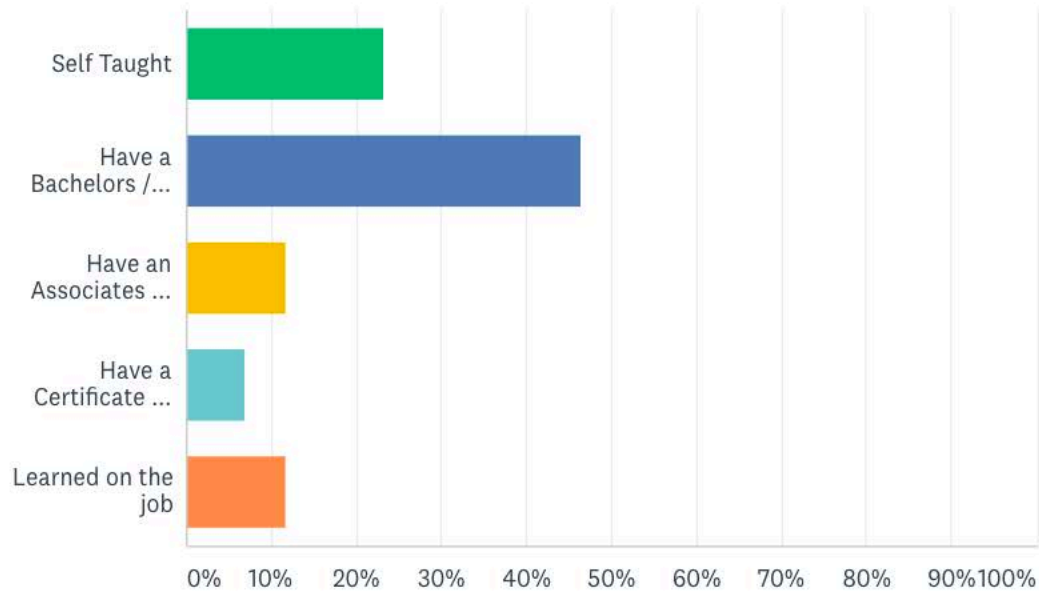

# I work primarily

Answered: 44 Skipped: 0

ANSWER CHOICES ▼	RESPONSES ▼
▼ Fulltime Freelance	63.64% 28
▼ Parttime Freelance	15.91% 7
▼ Fulltime on Staff	4.55% 2
▼ Partime on Staff	4.55% 2
▼ Other	11.36% 5
<b>TOTAL</b>	<b>44</b>

## I am mostly

Answered: 43 Skipped: 1

ANSWER CHOICES ▾	RESPONSES ▾
▾ Self Taught	23.26% 10
▾ Have a Bachelors / Masters in Photography or related field	46.51% 20
▾ Have an Associates in Photography or related field	11.63% 5
▾ Have a Certificate in Photography or related field	6.98% 3
▾ Learned on the job	11.63% 5
<b>TOTAL</b>	<b>43</b>