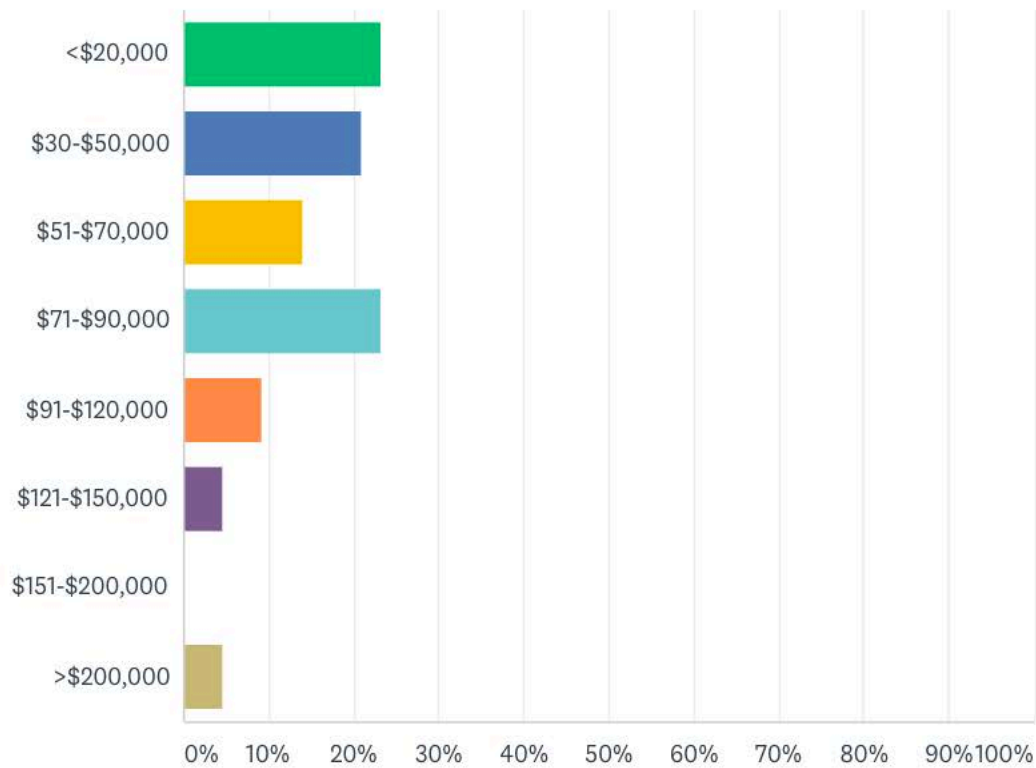

# I work primarily

Answered: 44 Skipped: 0

ANSWER CHOICES ▼	RESPONSES ▼
▼ Fulltime Freelance	63.64% 28
▼ Parttime Freelance	15.91% 7
▼ Fulltime on Staff	4.55% 2
▼ Partime on Staff	4.55% 2
▼ Other	11.36% 5
<b>TOTAL</b>	<b>44</b>

## I am mostly

Answered: 43 Skipped: 1

ANSWER CHOICES ▾	RESPONSES ▾
▾ Self Taught	23.26% 10
▾ Have a Bachelors / Masters in Photography or related field	46.51% 20
▾ Have an Associates in Photography or related field	11.63% 5
▾ Have a Certificate in Photography or related field	6.98% 3
▾ Learned on the job	11.63% 5
<b>TOTAL</b>	<b>43</b>

## My yearly average from this work is (GROSS)

Answered: 43 Skipped: 1

ANSWER CHOICES ▾	RESPONSES ▾
▾ <\$20,000	23.26% 10
▾ \$30-\$50,000	20.93% 9
▾ \$51-\$70,000	13.95% 6
▾ \$71-\$90,000	23.26% 10
▾ \$91-\$120,000	9.30% 4
▾ \$121-\$150,000	4.65% 2
▾ \$151-\$200,000	0.00% 0
▾ >\$200,000	4.65% 2
<b>TOTAL</b>	<b>43</b>

# I have been working in this field

Answered: 44 Skipped: 0

ANSWER CHOICES ▼	RESPONSES ▼
▼ 2 years or less	15.91% 7
▼ 2.5-5 years	11.36% 5
▼ 5.5-10 years	20.45% 9
▼ 11-20 years	29.55% 13
▼ More than 20 years	22.73% 10
<b>TOTAL</b>	<b>44</b>