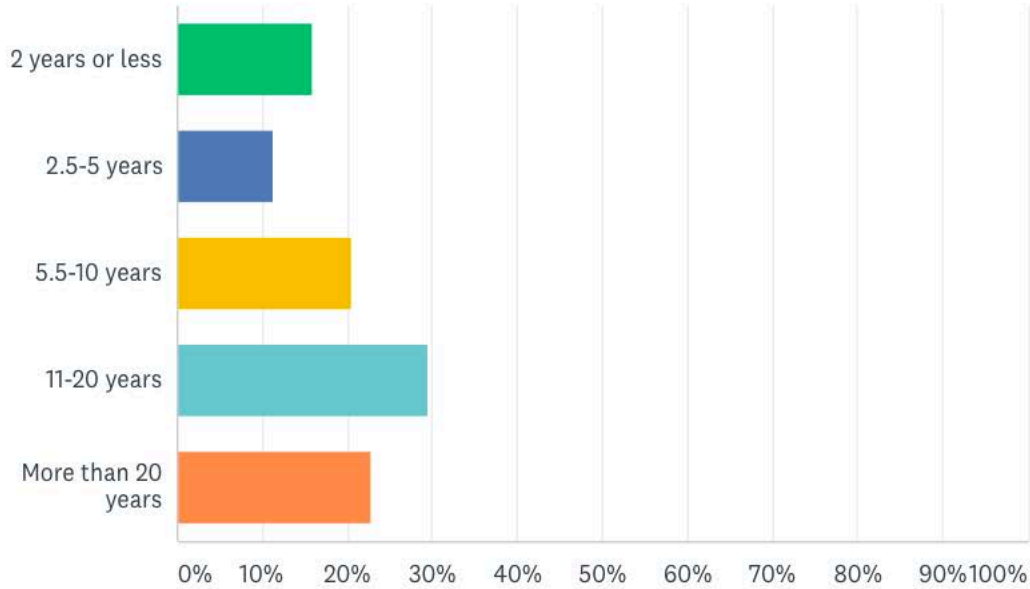

## I am mostly

Answered: 43 Skipped: 1

ANSWER CHOICES ▾	RESPONSES ▾
▾ Self Taught	23.26% 10
▾ Have a Bachelors / Masters in Photography or related field	46.51% 20
▾ Have an Associates in Photography or related field	11.63% 5
▾ Have a Certificate in Photography or related field	6.98% 3
▾ Learned on the job	11.63% 5
<b>TOTAL</b>	<b>43</b>

## My yearly average from this work is (GROSS)

Answered: 43 Skipped: 1

ANSWER CHOICES ▾	RESPONSES ▾
▾ <\$20,000	23.26% 10
▾ \$30-\$50,000	20.93% 9
▾ \$51-\$70,000	13.95% 6
▾ \$71-\$90,000	23.26% 10
▾ \$91-\$120,000	9.30% 4
▾ \$121-\$150,000	4.65% 2
▾ \$151-\$200,000	0.00% 0
▾ >\$200,000	4.65% 2
<b>TOTAL</b>	<b>43</b>

# I have been working in this field

Answered: 44 Skipped: 0

ANSWER CHOICES ▼	RESPONSES ▼
▼ 2 years or less	15.91% 7
▼ 2.5-5 years	11.36% 5
▼ 5.5-10 years	20.45% 9
▼ 11-20 years	29.55% 13
▼ More than 20 years	22.73% 10
<b>TOTAL</b>	<b>44</b>