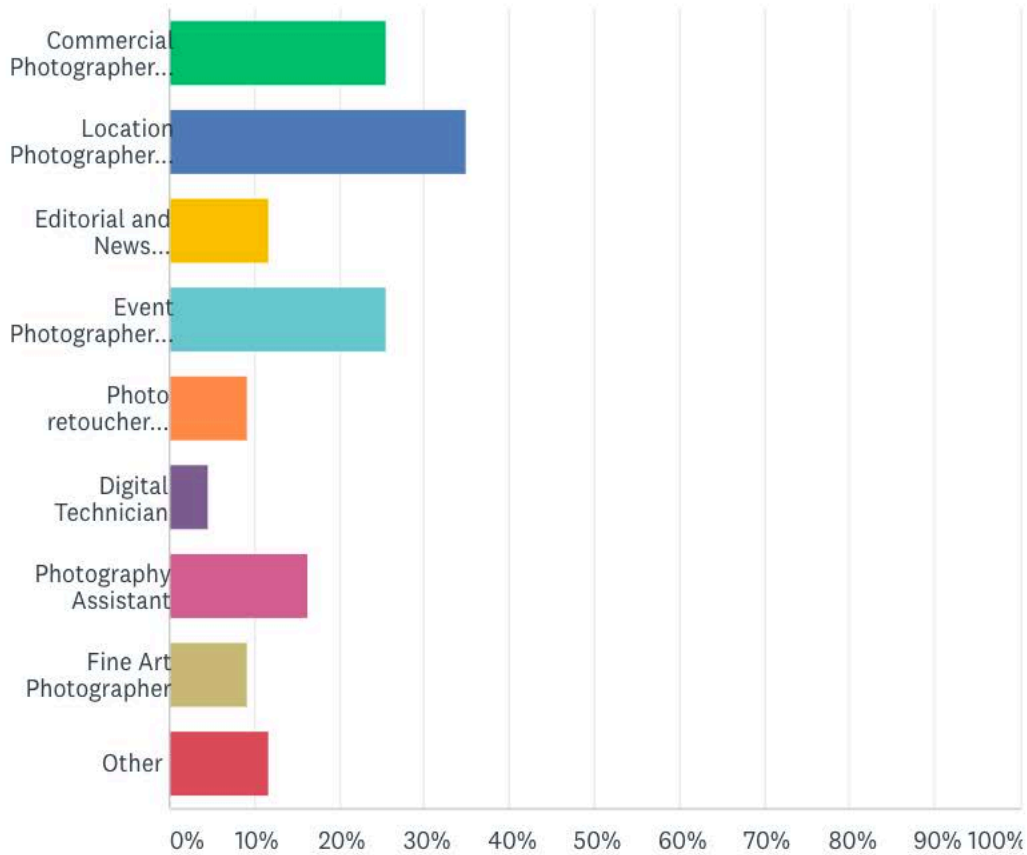

## I identify primarily as a

Answered: 43 Skipped: 1

ANSWER CHOICES	RESPONSES
▼ Commercial Photographer (studio)	25.58% 11
▼ Location Photographer (lifestyle, commercial)	34.88% 15
▼ Editorial and News Photographer	11.63% 5
▼ Event Photographer (weddings, events)	25.58% 11
▼ Photo retoucher (photoshop)	9.30% 4
▼ Digital Technician	4.65% 2
▼ Photography Assistant	16.28% 7
▼ Fine Art Photographer	9.30% 4
▼ Other	11.63% 5
<b>Total Respondents: 43</b>	

## I mostly work in

Answered: 44 Skipped: 0

ANSWER CHOICES	RESPONSES
▼ The entire bay area	43.18% 19
▼ Mostly San Francisco	31.82% 14
▼ Mostly the East Bay	6.82% 3
▼ Mostly the South Bay	0.00% 0
▼ Mostly the North Bay	2.27% 1
▼ Other	15.91% 7
<b>TOTAL</b>	<b>44</b>